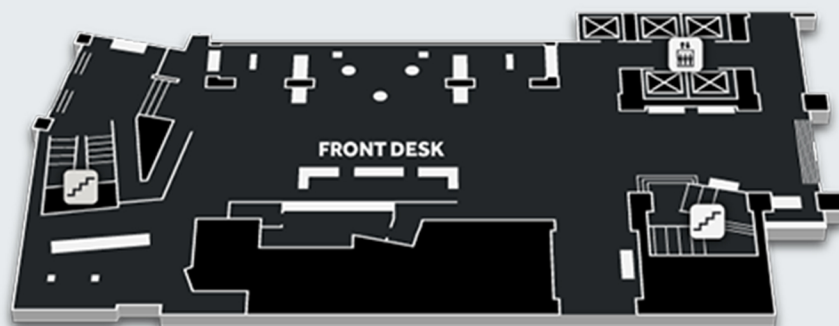

Downtown San José

One grid square represents approx. 3 minutes walk

DOWNTOWN RESTAURANTS AND BARS

RESTAURANTS AND BARS

DOWNTOWN EVENTS

DOWNTOWN EVENTS

DOWNTOWN NIGHTLIFE

NIGHT LIFE

LEVEL 3

POOL AND FITNESS CENTER
LAUNDRY ROOM (PUBLIC MICROWAVES INSIDE)

LEVEL 2

LOBBY LEVEL

COBRE AND CLAY RESTAURANT AND BAR
COASTAL MANOR RESTAURANT AND BAR
CORNER MARKET COFFEE SHOPS (STARBUCKS)
FRONT DESK
BELL STORAGE