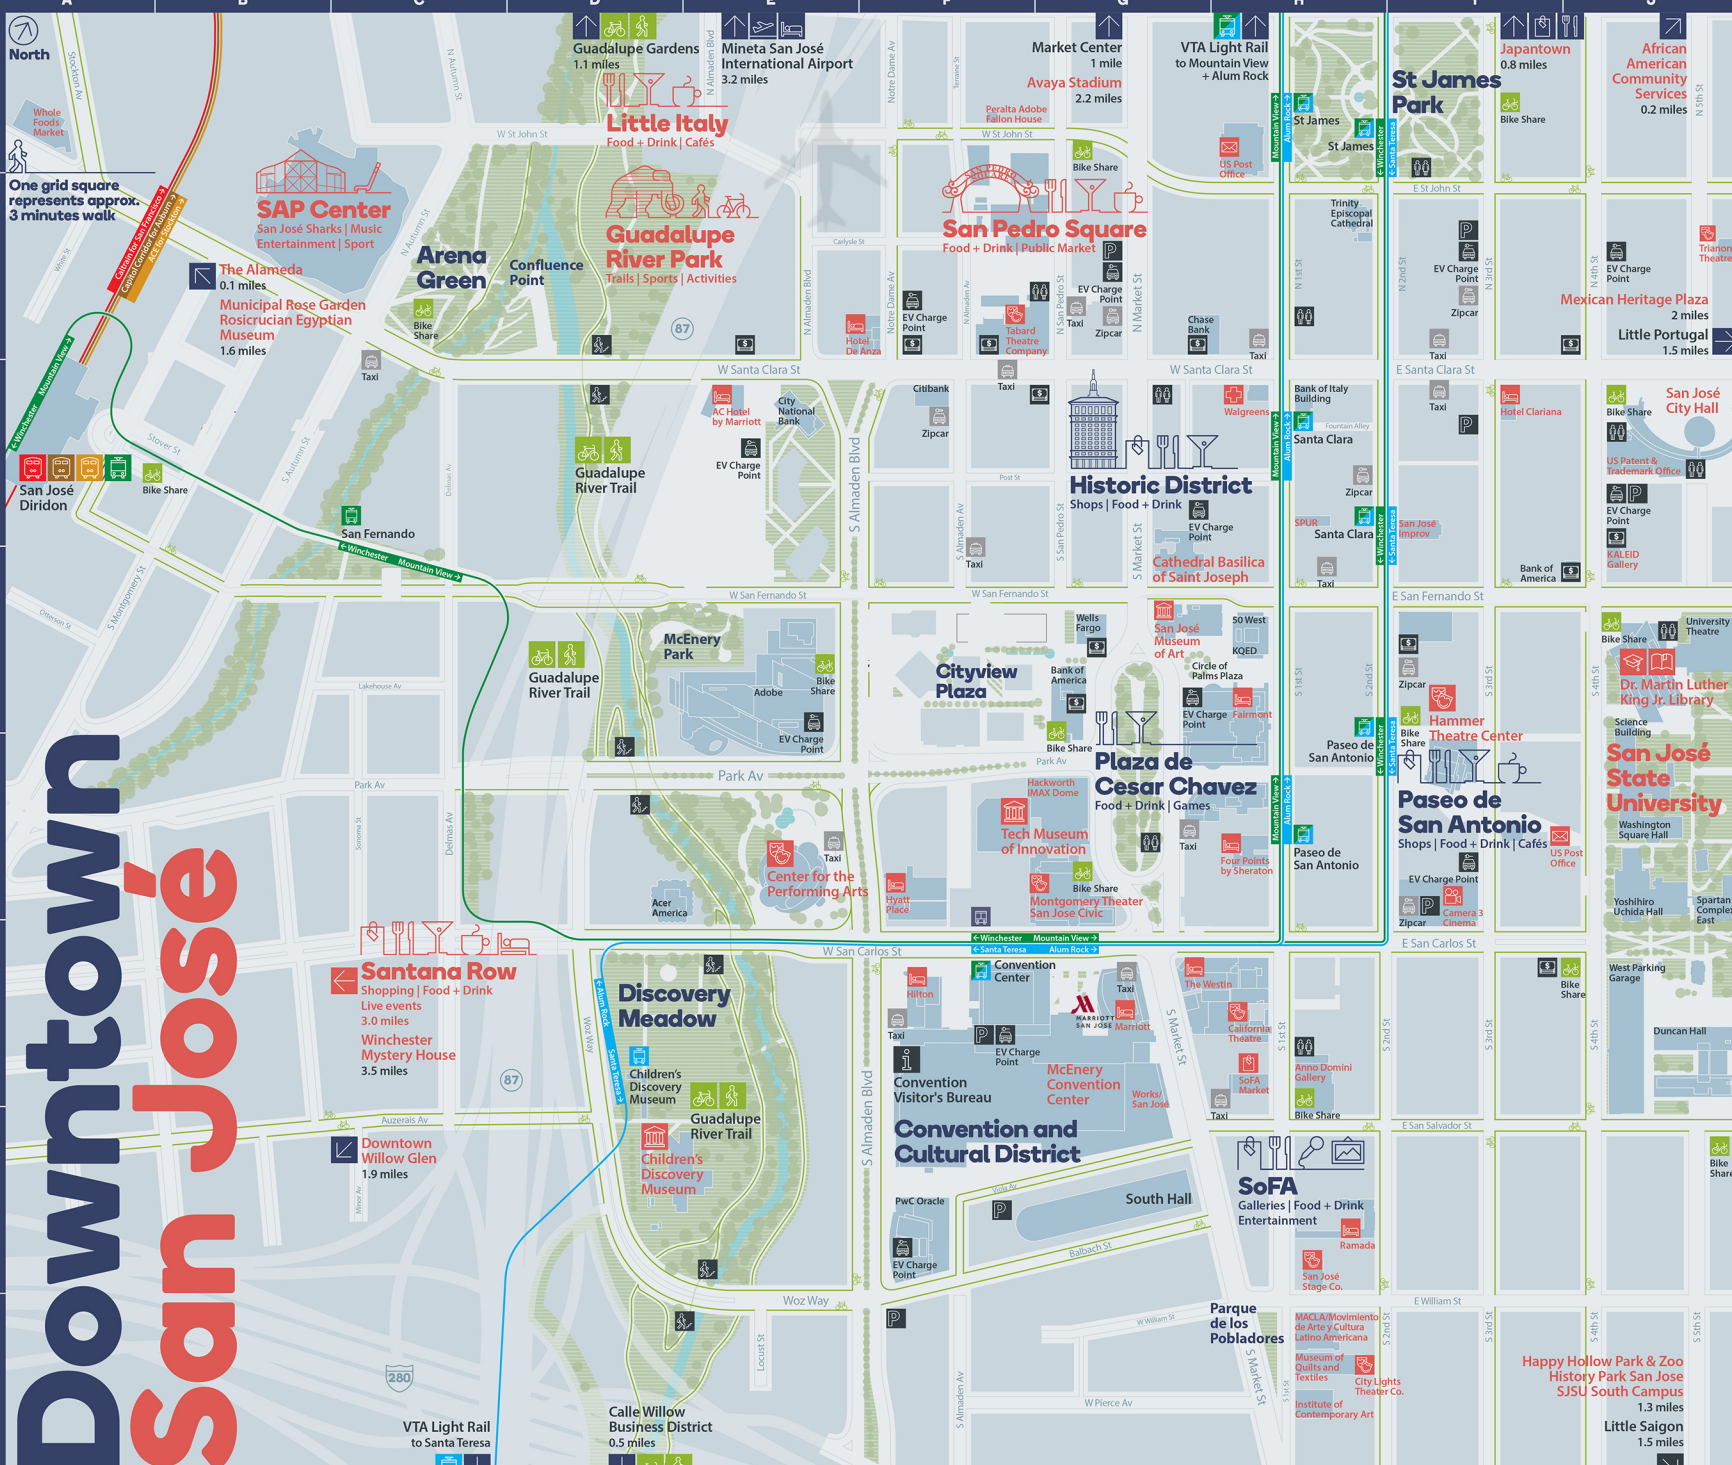

Downtown San José

One grid square represents approx. 3 minutes walk

DOWNTOWN RESTAURANTS AND BARS

RESTAURANTS AND BARS

DOWNTOWN EVENTS

DOWNTOWN EVENTS

DOWNTOWN NIGHTLIFE

NIGHT LIFE

LEVEL 3

POOL AND FITNESS CENTER
LAUNDRY ROOM (PUBLIC MICROWAVES INSIDE)

LEVEL 2

LOBBY LEVEL

COBRE AND CLAY RESTAURANT AND BAR
COASTAL MANOR RESTAURANT AND BAR
CORNER MARKET COFFEE SHOPS (STARBUCKS)
FRONT DESK
BELL STORAGE