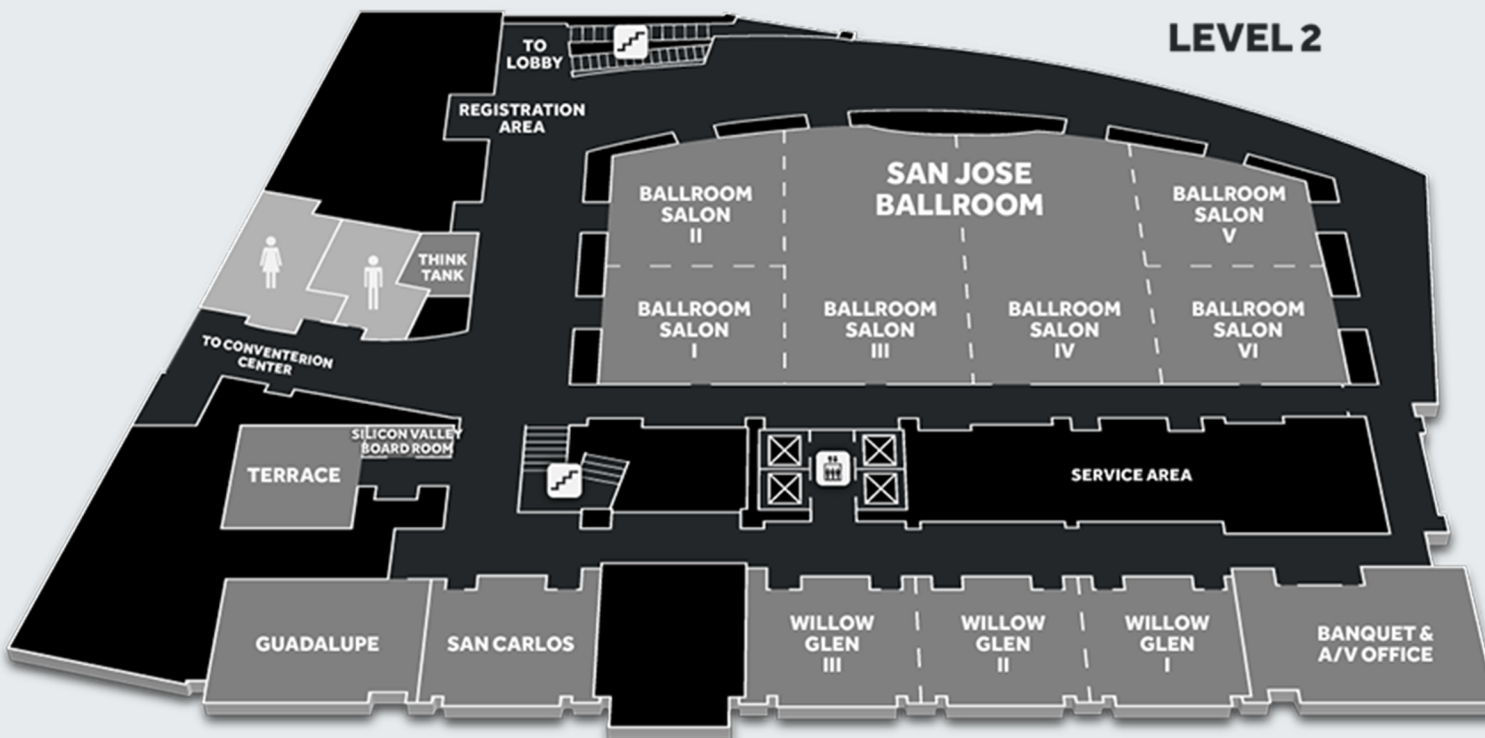

Downtown San José

One grid square represents approx. 3 minutes walk

DOWNTOWN RESTAURANTS AND BARS

RESTAURANTS AND BARS

DOWNTOWN EVENTS

DOWNTOWN EVENTS

DOWNTOWN NIGHTLIFE

NIGHT LIFE

LEVEL 3

POOL AND FITNESS CENTER
LAUNDRY ROOM (PUBLIC MICROWAVES INSIDE)

LEVEL 2

LOBBY LEVEL

COBRE AND CLAY RESTAURANT AND BAR
COASTAL MANOR RESTAURANT AND BAR
CORNER MARKET COFFEE SHOPS (STARBUCKS)
FRONT DESK
BELL STORAGE