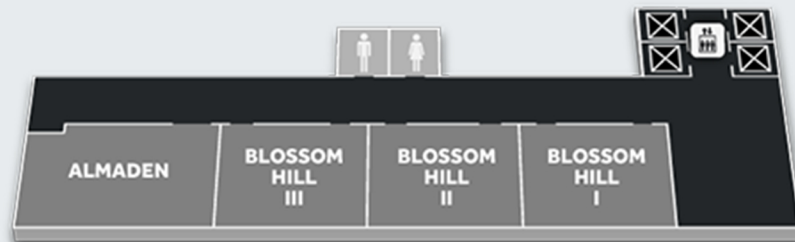

Downtown San José

One grid square represents approx. 3 minutes walk

DOWNTOWN RESTAURANTS AND BARS

RESTAURANTS AND BARS

DOWNTOWN EVENTS

DOWNTOWN EVENTS

DOWNTOWN NIGHTLIFE

NIGHT LIFE

LEVEL 3

POOL AND FITNESS CENTER
LAUNDRY ROOM (PUBLIC MICROWAVES INSIDE)

LEVEL 2

LOBBY LEVEL

COBRE AND CLAY RESTAURANT AND BAR
COASTAL MANOR RESTAURANT AND BAR
CORNER MARKET COFFEE SHOPS (STARBUCKS)
FRONT DESK
BELL STORAGE